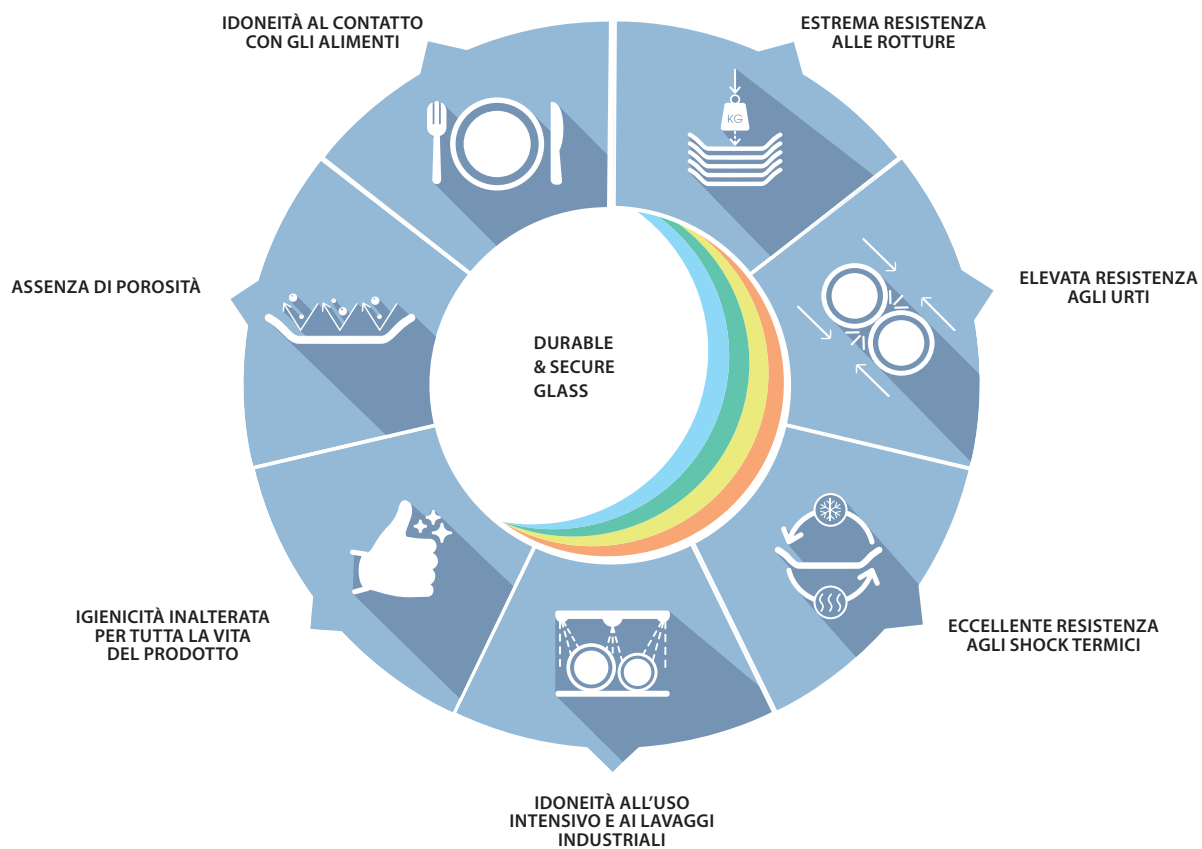

CAREWARE™

Durable & Secure Glass