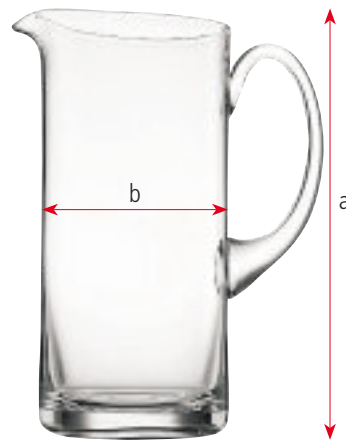

SIZE CHART - PACKAGING

SAMPLE MASTER PACK

472 80 35 - Salute Bordeaux Glass

Length:	456 mm	18"
Width:	342 mm	13 1/2"
Height:	271 mm	10 2/3"
Weight:	3546 gr.	7,83 lb

mm = millimeter 1 ounces = 28,350 ml
 ml = milliliter 1 inch = 2,54 cm
 gr. = gramm 1 kg = 2,205 lb
 " = inch
 oz = ounces

SIZE CHART - GLASSWARE

STEMWARE
 a - Height
 b - Largest Ø
 c - Capacity

TUMBLERS
 a - Height
 b - Largest Ø
 c - Capacity

DECANTER
 a - Height
 b - Largest Ø
 c - Capacity

PITCHER
 a - Height
 b - Largest Ø
 c - Capacity