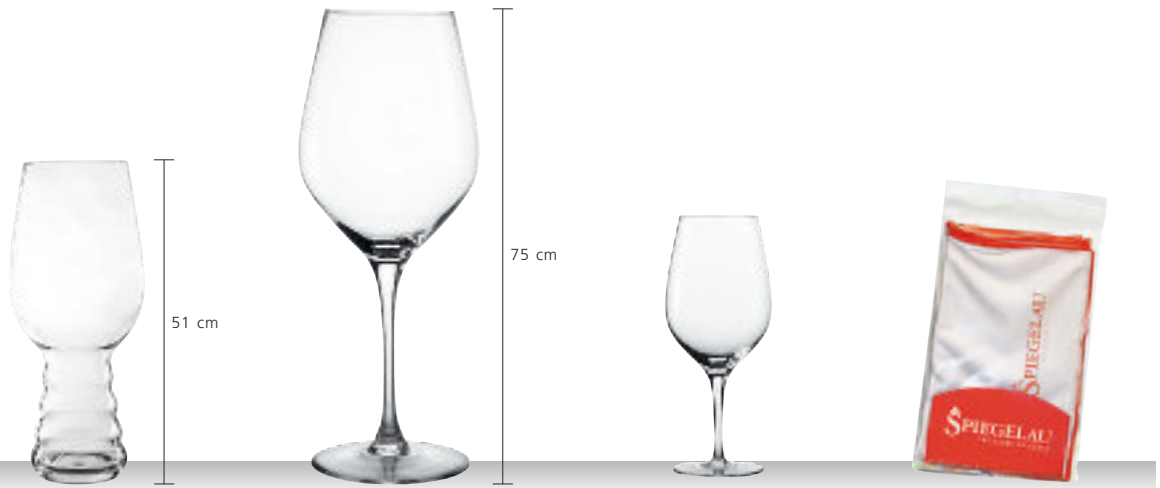

JUMBO GLASSES/POLISHING CLOTH

IPA XXL GLASS

WINE GLASS XXXL

WINE GLASS XL

POLISHING CLOTH
64 X 50 CM

ITEM	799 01 52 (799/52)	719 00 39 (719/39)	721 01 39 (721/39)	000 01 49 (64x50cm)
	Height: 510 mm 20 1/9" Largest Ø: 225 mm 8 6/7" Capacity: 11180 ml 395 oz	Height: 750 mm 29 5/9" Largest Ø: 290 mm 11 3/7" Capacity: 15000 ml 530 oz	Height: 395 mm 15 5/9" Largest Ø: 170 mm 6 5/7" Capacity: 3500 ml 123 4/9 oz	Height: 640 mm 25 1/5" Largest Ø: 500 mm 19 2/3"
PACKAGING	Pieces/Bill unit: 1 Bill units/MP: -	Pieces/Bill unit: 1 Bill units/MP: -	Pieces/Bill unit: 1 Bill units/MP: -	Pieces/Bill unit: 1 Bill units/MP: 20
BILL UNIT DIMENSIONS	Length: 235 mm 9 1/4" Width: 235 mm 9 1/4" Height: 527 mm 20 3/4" Weight: 2587 gr. 5 5/7 lb	Length: 295 mm 11 5/8" Width: 295 mm 11 5/8" Height: 770 mm 30 1/3" Weight: 4177 gr. 9 2/9 lb	Length: 173 mm 6 4/5" Width: 173 mm 6 4/5" Height: 410 mm 16 1/7" Weight: 1223 gr. 2 5/7 lb	Length: 284 mm 11 Width: 204 mm 8" Height: 178 mm 7" Weight: 1980 gr. 4 3/8 lb
MASTER PACK DIMENSIONS	Length: - Width: - Height: - Weight: -	Length: - Width: - Height: - Weight: -	Length: - Width: - Height: - Weight: -	Length: 300 mm 11 Width: 230 mm 9" Height: 186 mm 7 Weight: 2160 gr. 4 7/9 lb
EURO PALLET L 80 X W 120	Bill units/Pallet: 36 Bill units/Layer: 12 Layers/Pallet: 3 Pallet height: 176 cm 69 2/7"	Bill units/Pallet: 16 Bill units/Layer: 8 Layers/Pallet: 2 Pallet height: 169 cm 66 5/9"	Bill units/Pallet: 96 Bill units/Layer: 24 Layers/Pallet: 4 Pallet height: 179 cm 70 1/2"	Bill units/Pallet: 2160 Bill units/Layer: 240 Layers/Pallet: 9 Pallet height: 182 cm 71 2/3"
EAN	 4 003322 258603	 4 003322 083498	 4 003322 077978	 4 003322 218210