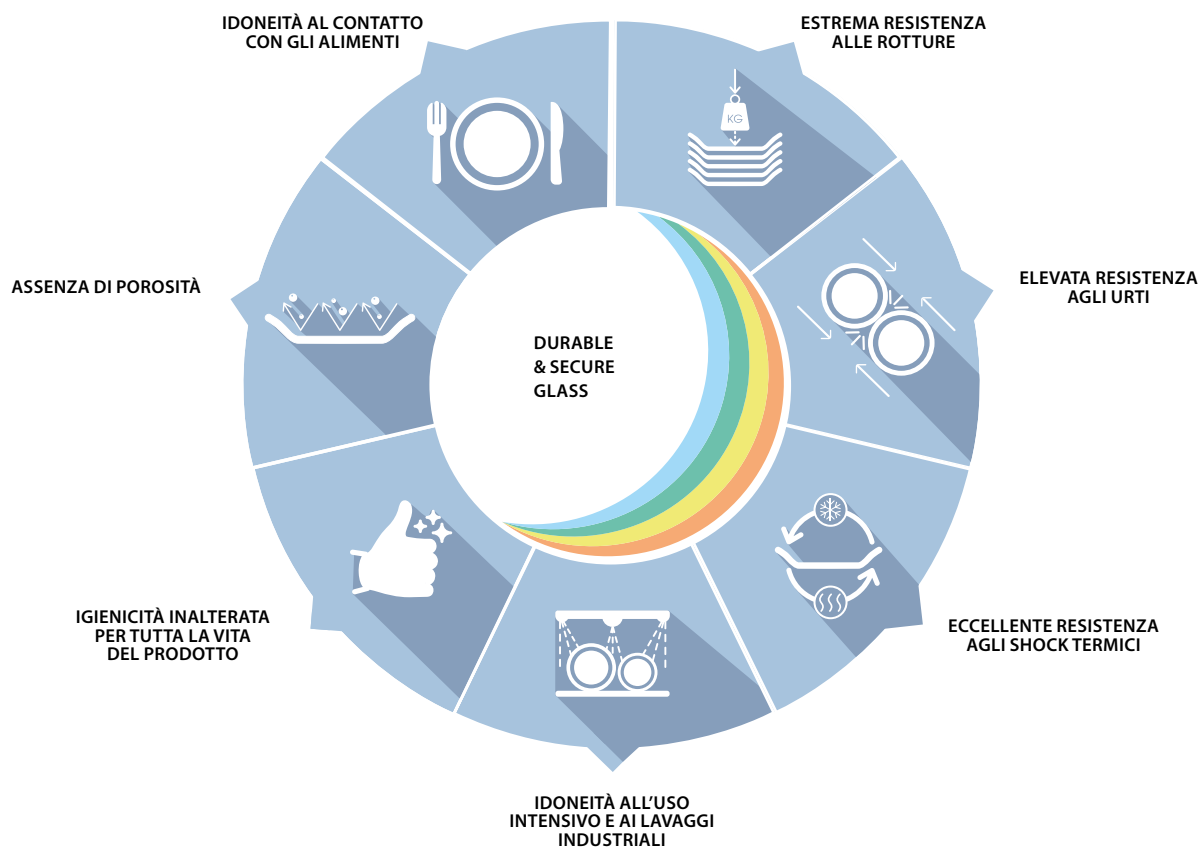

CAREWARE™

Durable & Secure Glass